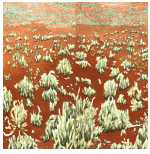

A Sense of Being

Alan Paine Radebaugh & Elizabeth Fritzsche

Alan Paine Radebaugh

1. *Canyons 1, 2, 2021*
oil on canvas
40" x 100"
\$14,000

2. *Canyons 4, 2021*
oil on canvas panel
11" x 14"
\$1,800

3. *Canyons 5, 2021*
oil on canvas panel
11" x 14"
\$1,800