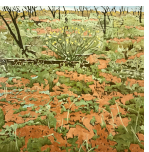

18. *Canyons 25*, 2022
oil on linen panel
11" x 14"
\$1,800

19. *Canyons 26, 27*, 2022
diptych oil on linen panel
14" x 22"
\$3,500

20. *Canyons 28*, 2022
oil on linen panel
11" x 14"
\$1,800

21. *Canyons 29*, 2022
oil on linen panel
11" x 14"
\$1,800