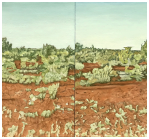

For more information, reach out to:
e: gallery@crestedbuttearts.org o: (970)349-7487 x 717

A Sense of Being

Alan Paine Radebaugh & Elizabeth Fritzsche

Alan Paine Radebaugh

17. *Canyons 24*, 2022
oil on linen panel
9" x 12"
\$1,600

18. *Canyons 25*, 2022
oil on linen panel
11" x 14"
\$1,800

19. *Canyons 26, 27*, 2022
diptych oil on linen panel
14" x 22"
\$3,500

20. *Canyons 28*, 2022
oil on linen panel
11" x 14"
\$1,800

21. *Canyons 29*, 2022
oil on linen panel
11" x 14"
\$1,800